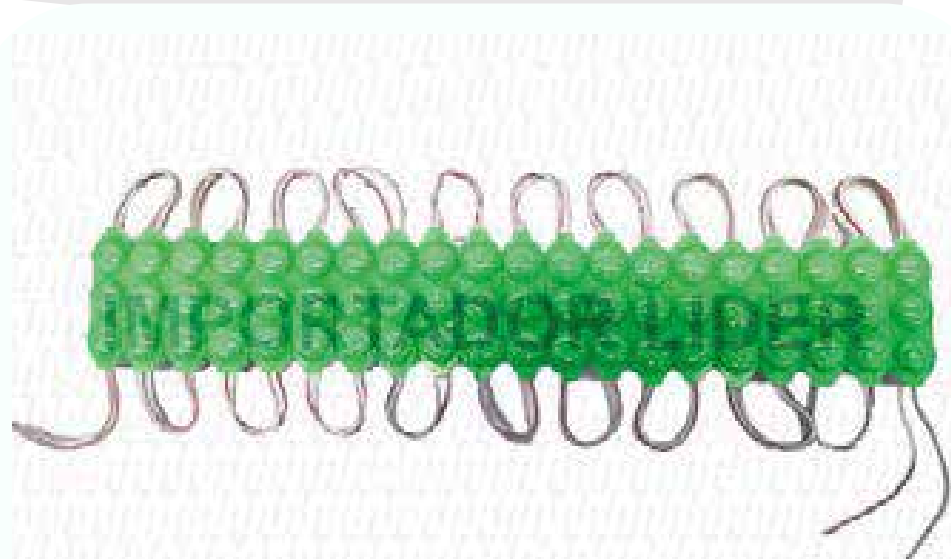

IL000862

**MÓDULO 3 LED VERDE CIRCULAR
20 PZS (5.6*1.6 CM) SET - STD**

PRECIO C. X CAJA
S/. 20.00 3000